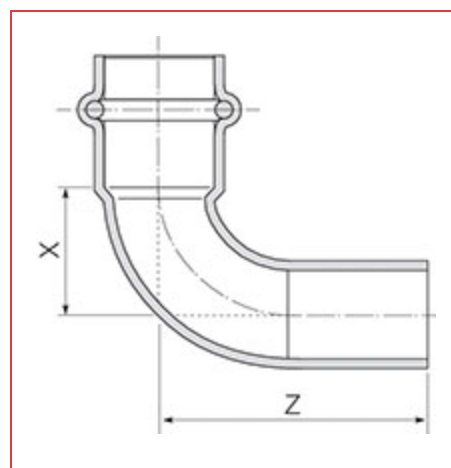

## ITEM # PF 02350, COPPER ELBOW 90°, P X FTG, 1-1/4" X 1-1/4"

Streamline® PRS™ Copper-Press Fittings is a flameless joining alternative for plumbing or mechanical applications. Available sizes ranging from 1/2" to 4" in diameter.

## Dimensions

<b>Overall Length</b>	3.36 in
<b>Overall Height</b>	3.70 in
<b>Overall Width</b>	1.73 in
<b>X</b>	1.65 in
<b>Z</b>	2.83 in